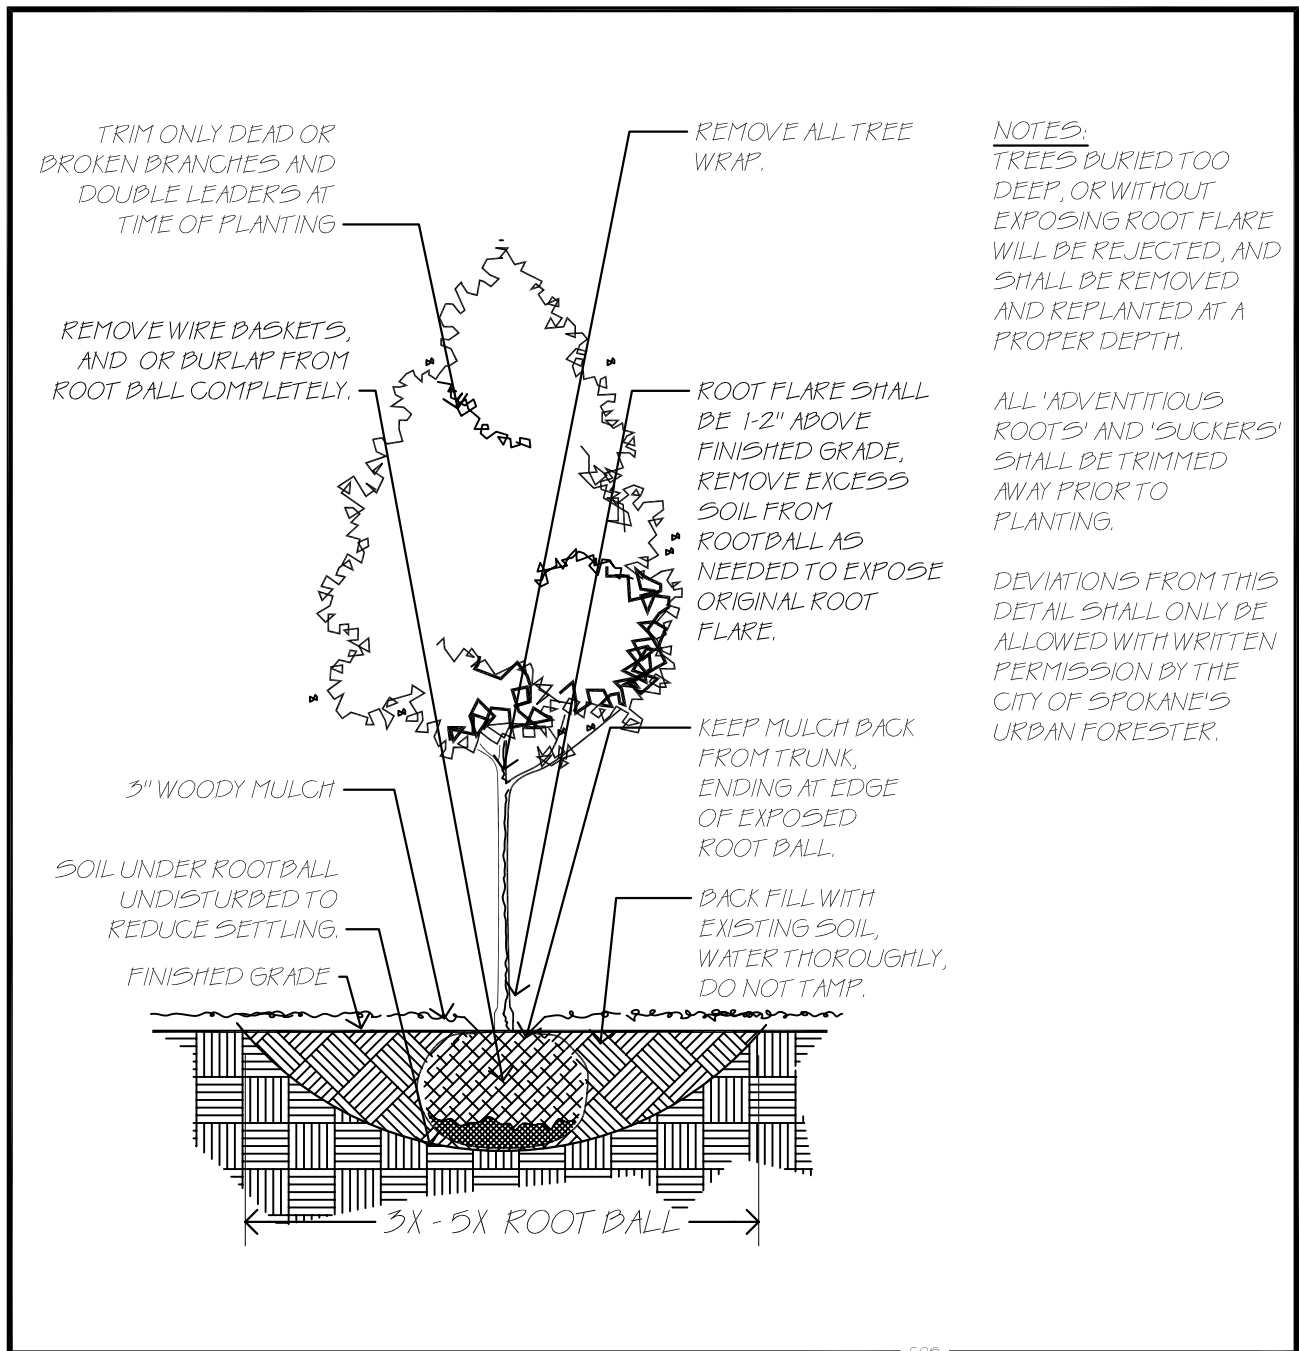

# CITY OF SPOKANE TREE PLANTING DETAIL

THIS DETAIL SHALL BE USED FOR ALL TREES PLANTED WITHIN THE PUBLIC RIGHT OF WAY OR TREES PLANTED AS PART OF LANDSCAPE PLANTING AREAS THAT ARE REQUIRED BY PERMIT.

TREES NOT PLANTED IN CONFORMITY WITH THIS DETAIL WILL BE REJECTED BY THE CITY'S URBAN FORESTER, REMOVED, AND REPLANTED AT THE OWNERS EXPENSE.