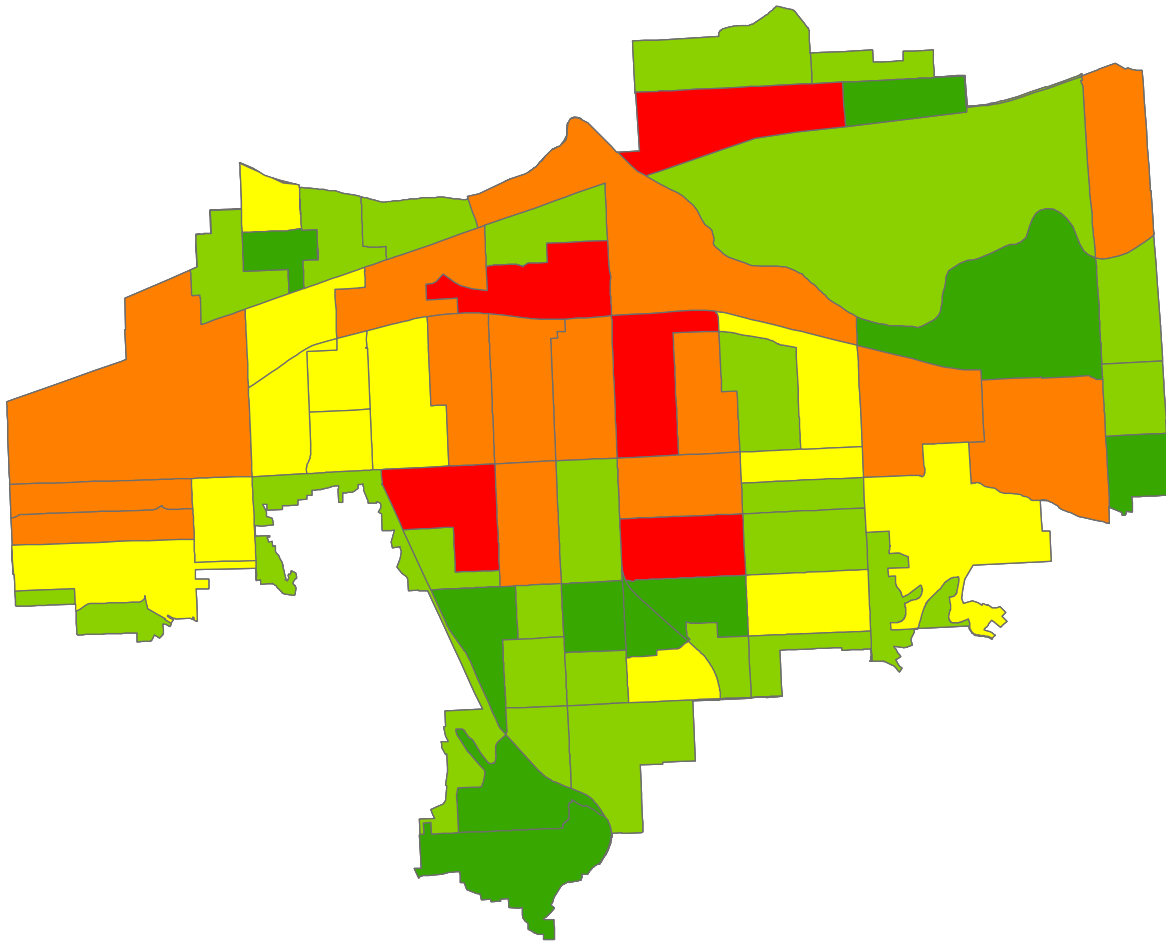

Lead Risk Map, Spokane Valley

3

Legend

sf3_vally

total risk value