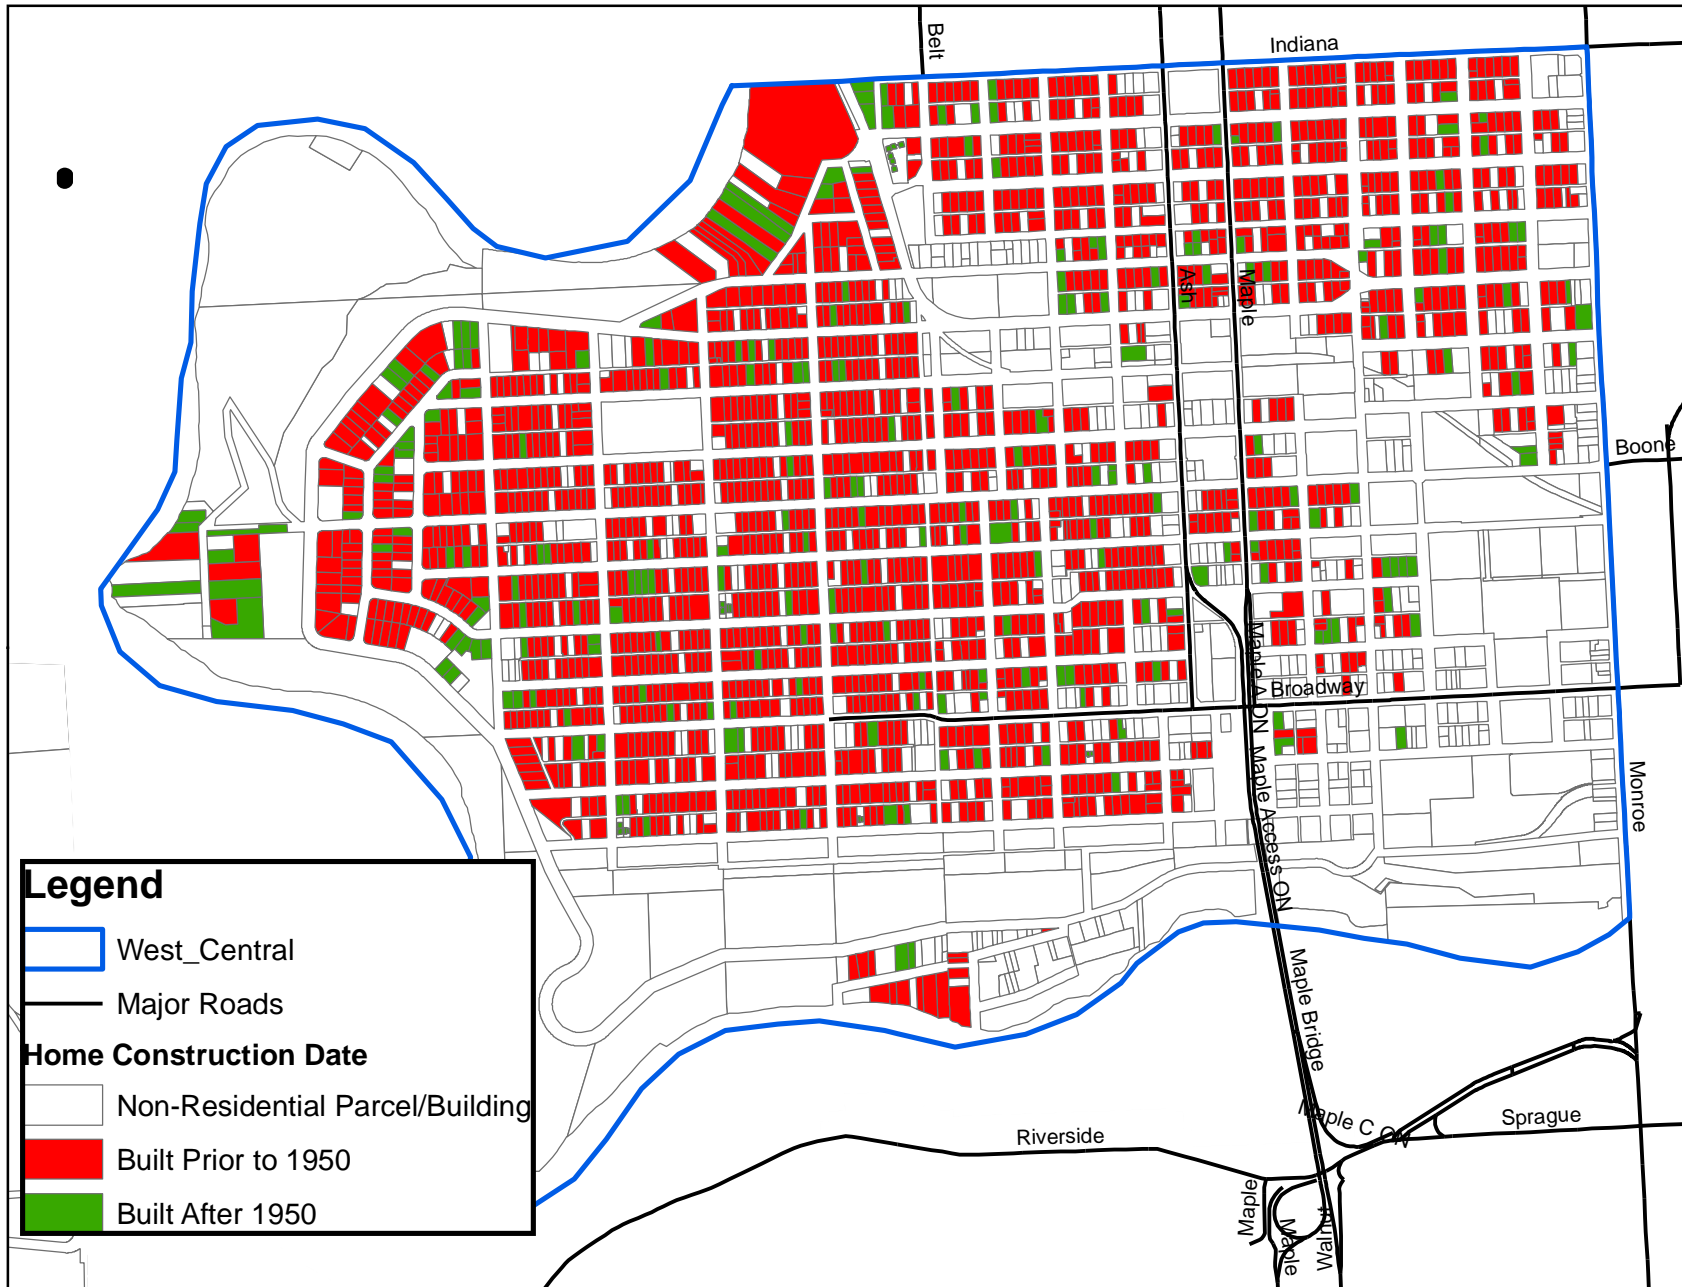

West Central Home Construction Date

Approximatly 95% of homes built before 1950