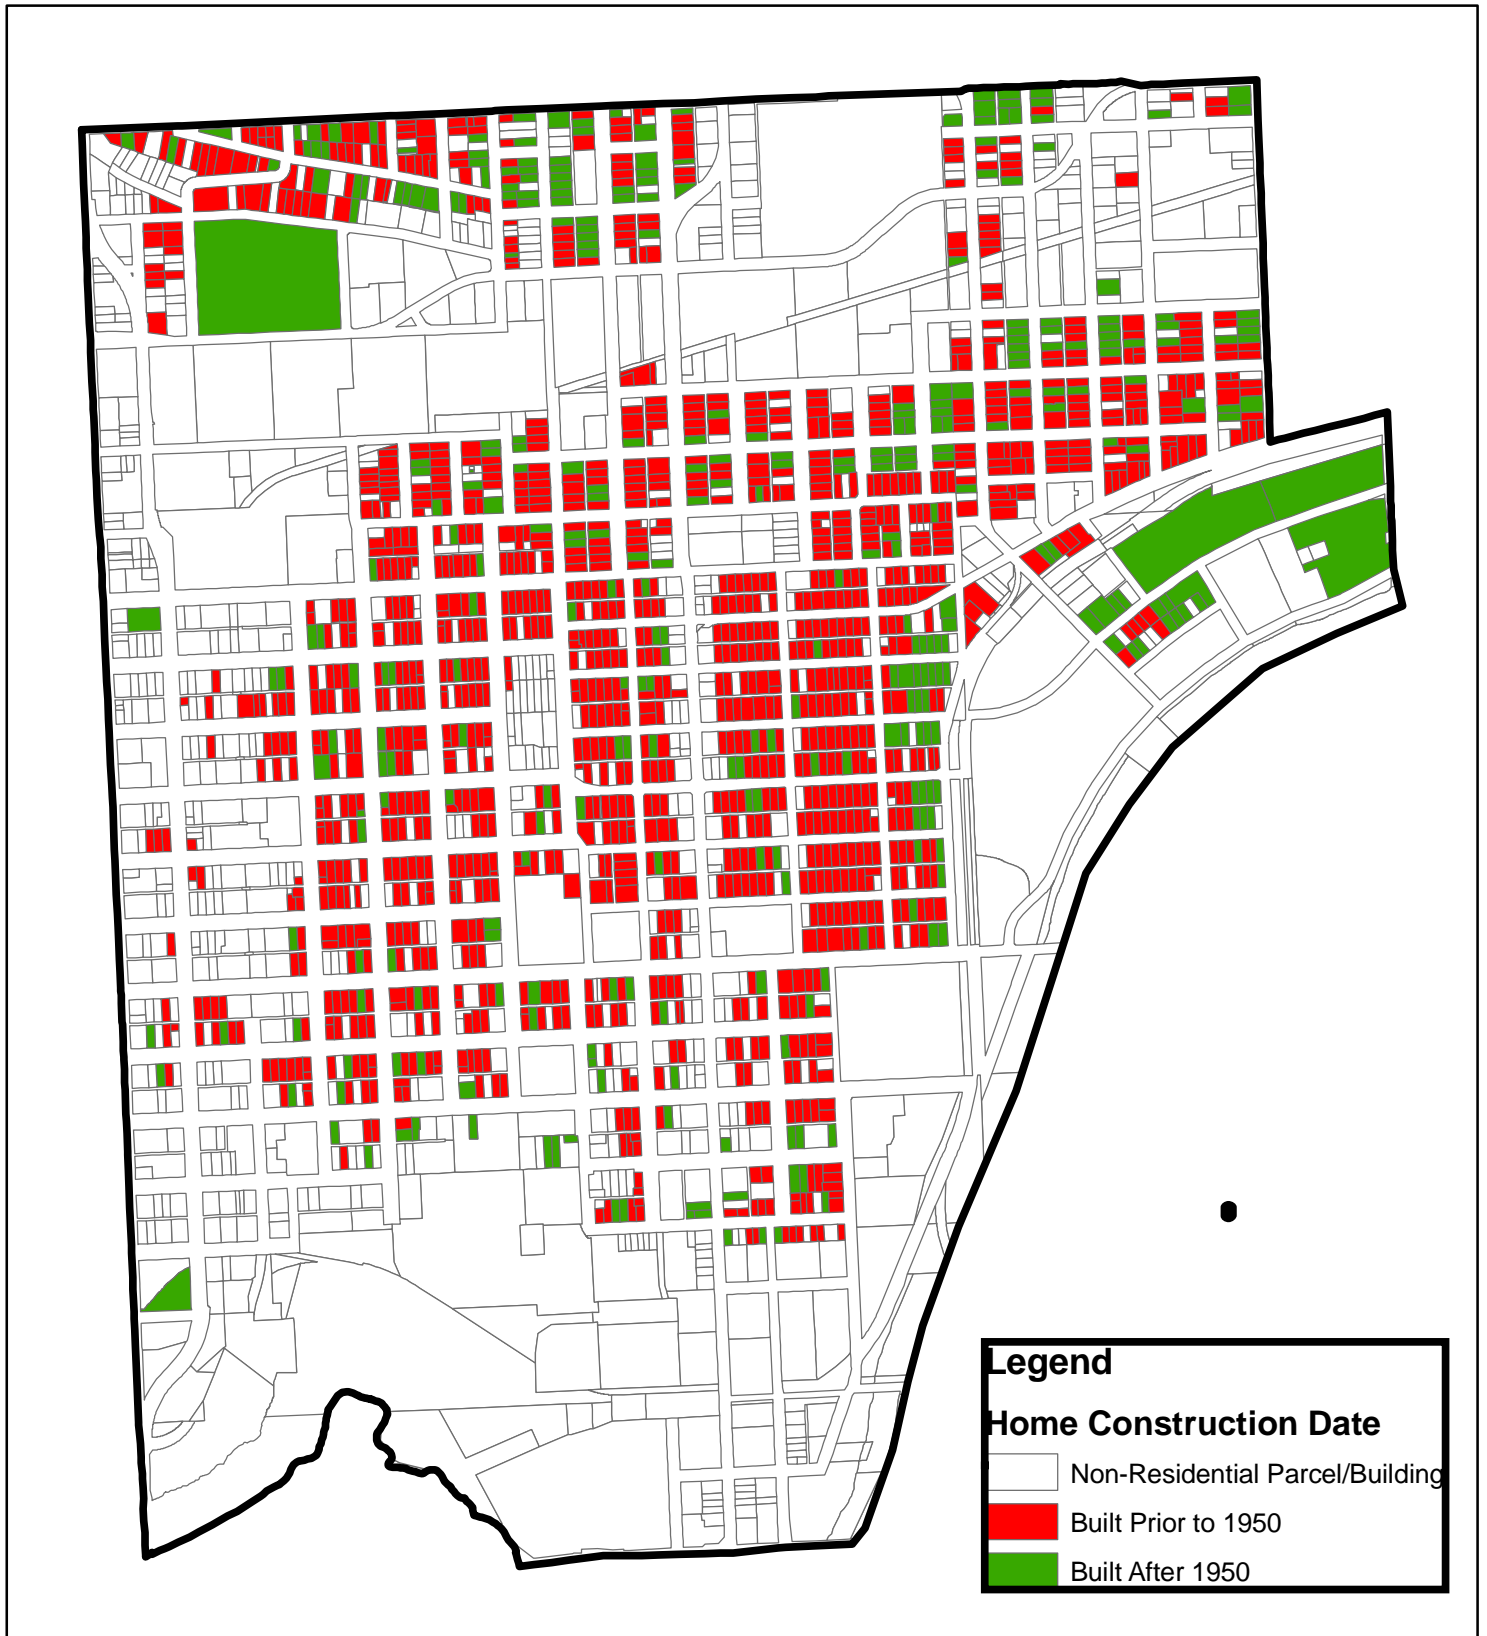

Logan Neighborhood Homes Built Before 1950

Approximatly 74% of homes built before 1950