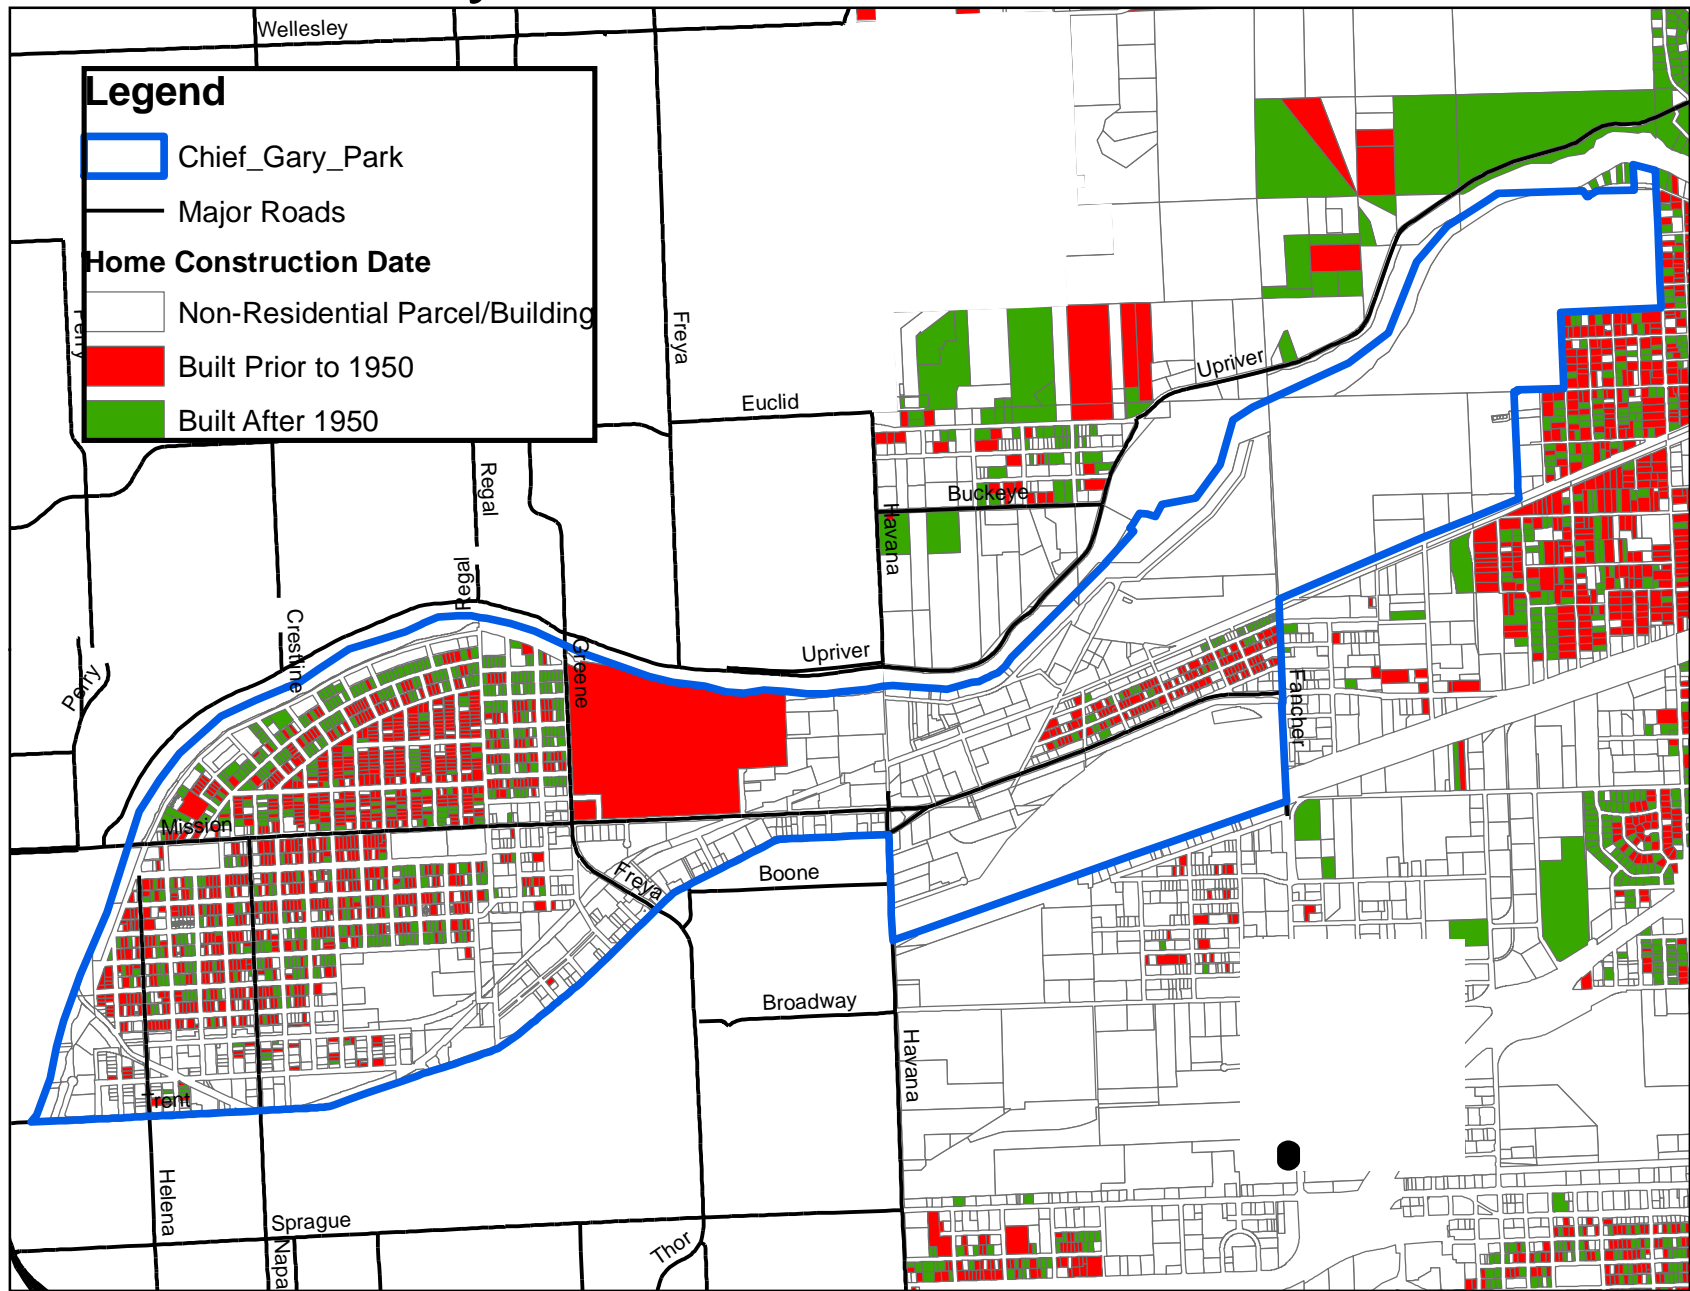

Chief Gary Park Home Construction Date

Largely commercial/industrial neighborhood - Approximately 70% of homes built before 1950